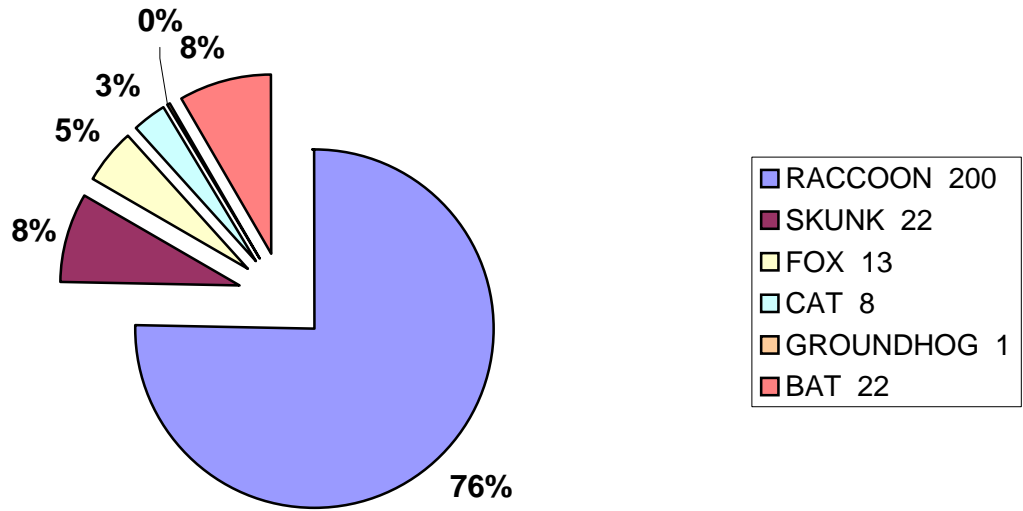

ANIMAL RABIES CASES IN ATLANTIC COUNTY - January 1989 through December 2008

ANIMAL RABIES CASES BY SPECIES

ANIMAL RABIES CASES IN ATLANTIC COUNTY - January 1989 through December 2008

ANIMAL RABIES CASES BY YEAR