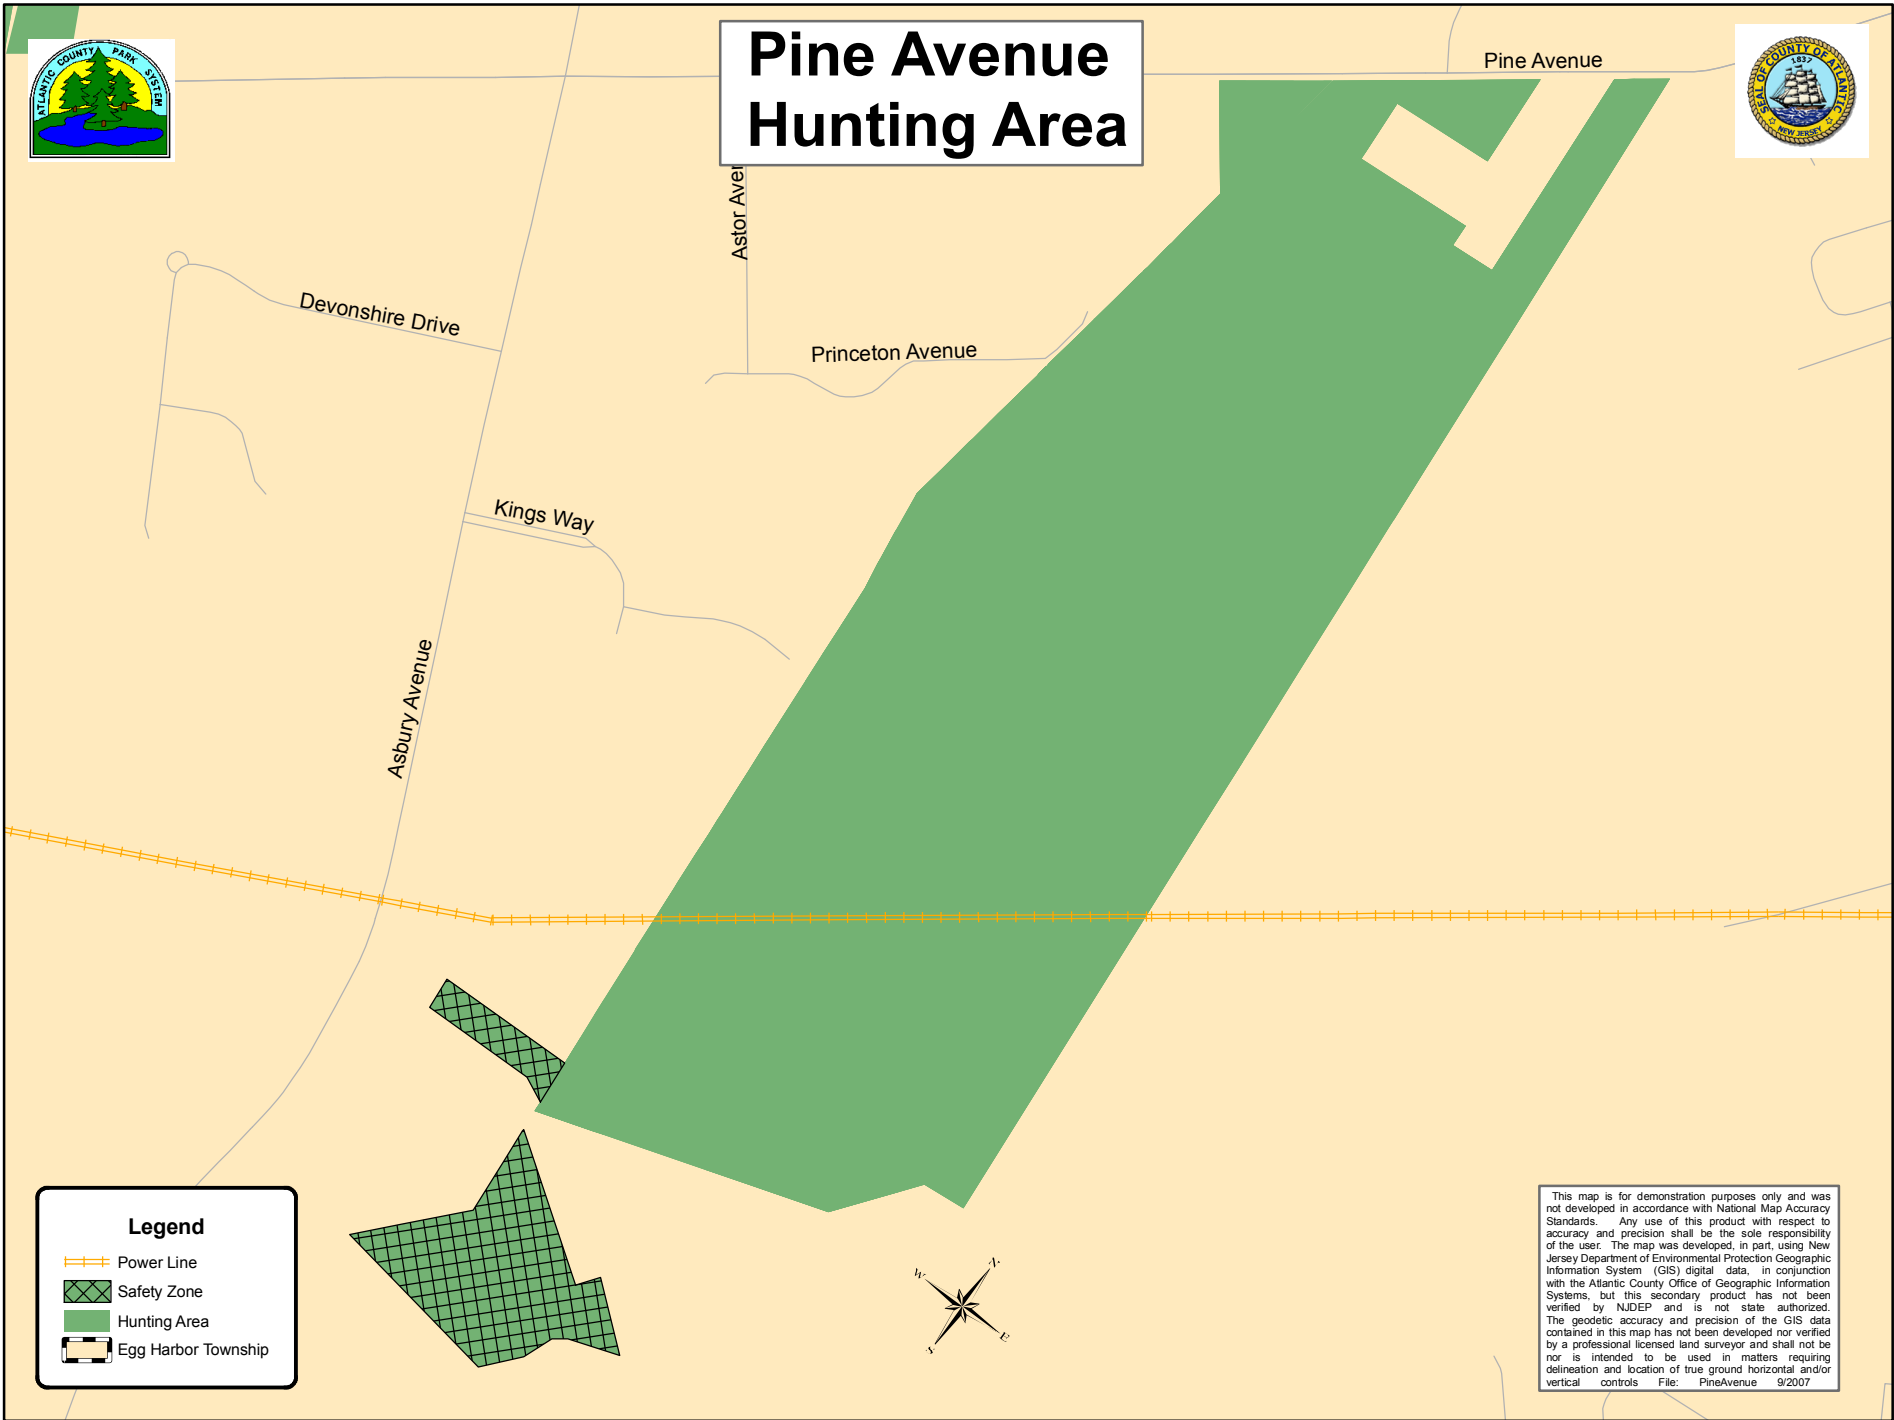

Pine Avenue Hunting Area

Legend

- Power Line
- Safety Zone
- Hunting Area
- Egg Harbor Township